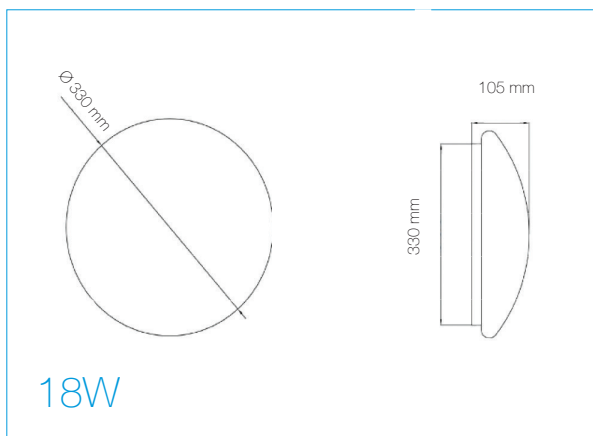

## TECHNICAL DATASHEET

ABH330/CCT/EM  
18W TRI-COLOUR TEMPERATURE ADJUSTABLE BULKHEAD

### PRODUCT FEATURES

- Easy Installation
- Large Cable Entry
- Loop Terminal for Switching
- Integrated Emergency Option Available
- Integrated Colour Temperature Adjustable Switch

PRODUCT CODE	ABH330/CCT/EM
Consumption	18W
Lumens	≤1300 lm
Colour Temperature	3000K, 4000K, 6000K
Beam Angle	120°
CRI	>80
IP	IP44
Lifetime (Hours to lm70)	20,000 h
Operating Temperature	-20°C ~ +35°C
Voltage	220-240 V AC