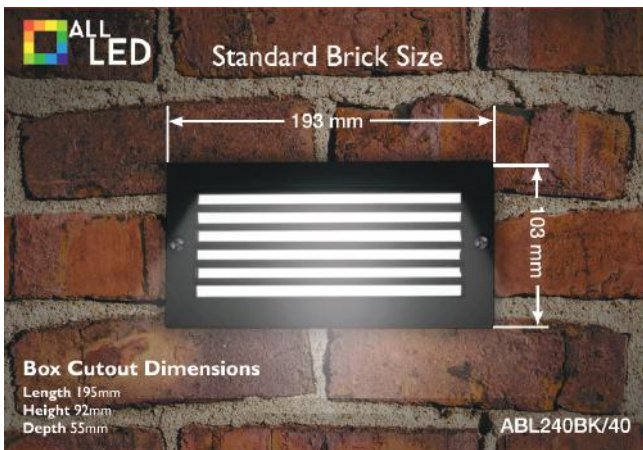

TECHNICAL DATASHEET

ABL240BK/40
LED Bricklight

PRODUCT FEATURES

- Driverless Design
- Tempered Frosted Glass
- Backbox Included
- Easy Installation
- Open & Slotted Grill Included
- Additional Bezels Sold Separately

This luminaire contains built-in LED lamps.

The lamps cannot be changed in the luminaire.

LED

Energy efficiency scale: A++, A+, A, B, C, D, E. The scale is crossed out with a red X, indicating that the luminaire is not subject to energy labeling.

ALL LED ABL240BK/40 874/2012

PRODUCT CODE	ABL240BK/40
Power	10W
Lumens	≤ 770 lm
Colour Temperature	4000K
Beam Angle	120°
CRI	>80
IP	IP65
Lifetime (Hours to lm70)	20,000 h
Voltage	220-240 V AC
Temperature	-20°C~+40°C