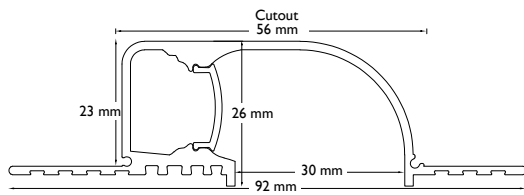

TECHNICAL DATASHEET

STEALTH APA112T/WH Plaster-In Aluminium Profile

PRODUCT FEATURES

- Specially Formulated Reflective Paint to Avoid Spotting
- 6063 Aircraft Aluminium
- Polycarbonate Diffuser & End Caps Included
- Designed for Easy Installation
- 30mm Visible Aperture When Installed
- Foam Protection Included to Facilitate Plastering
- Supplied in 2 Meter Length, 4 End Caps Included

Dimensions

Product Code	APA112T/WH
Cutout (W)	56 mm
Cutout (H)	23 mm
Overall (W)	92 mm
Overall (L)	2000mm
Material	Aircraft Aluminium 6063
Aperture Width	30 mm