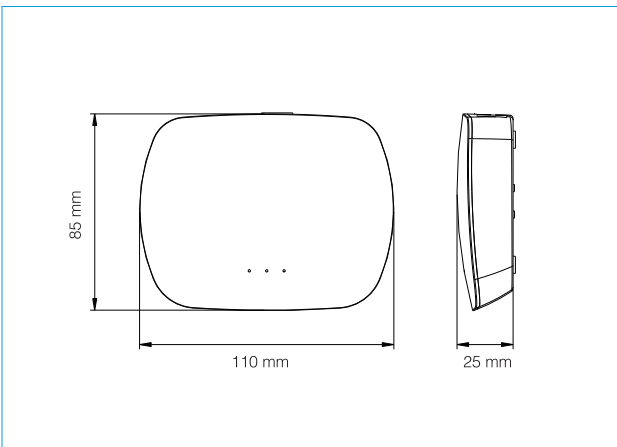

TECHNICAL DATASHEET

ASC/WIFI/APP/GATE
WIFI CONTROLS

PRODUCT FEATURES

- Wifi to RF Gateway
- Pro App Adapter Included
- Use with EasyLighting App

PRODUCT CODE	ASC/WIFI/APP/GATE
Frequency	868 MHz
Operating Voltage	220-240V AC