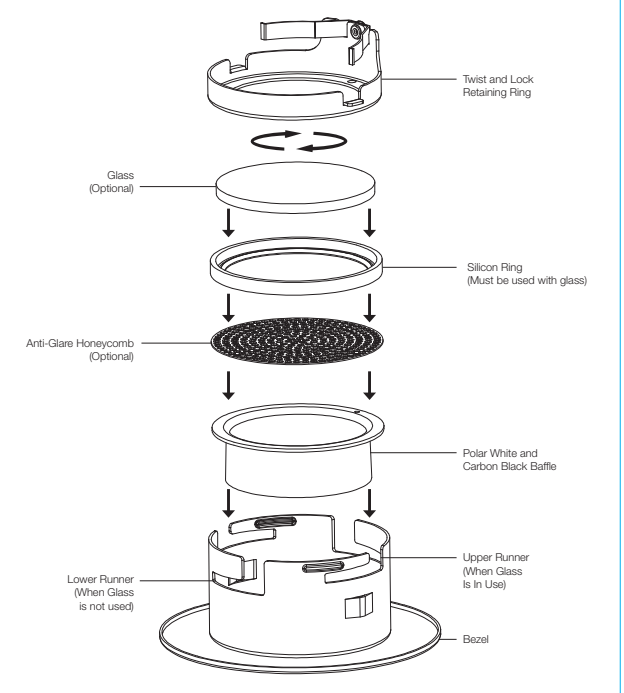

TECHNICAL DATASHEET

AFDP75BZ/A/**

Customisable Anti-Glare Twist and Lock Adjustable Bezels For iCan75 Platinum

iCan75[™]
Platinum

PRODUCT FEATURES

- Ultra Slim Twist & Lock Bezel
- Ultra Fast Install - Minimal Tools Required
- Fully Customisable Carbon Black & Polar White Baffle Included
- Removable Honeycomb
- IP Rated Glass
- 150° Rotatable with 15° Tilt Angle
- To Be Used With iCan75 Platinum Only (AFDP75)*

*Sold Separately

DIMENSIONS

MODULAR DESIGN

PRODUCT CODE	AFDP75BZ/A/WH	AFDP75BZ/A/BLK
Bezel Colour	Polar White	Carbon Black
Material	Steel	Steel
Compatible Downlight	AFDP75	AFDP75
Overall Diameter	Ø91	Ø91
Ingress Protection	IP54*	IP54*
Guarantee	Lifetime	Lifetime
Horizontal Rotation	150°	150°
Max Tilt Angle	15°	15°
Baffle Depth	16.5 mm	16.5 mm

*IP54 With Glass *IP20 Without Glass