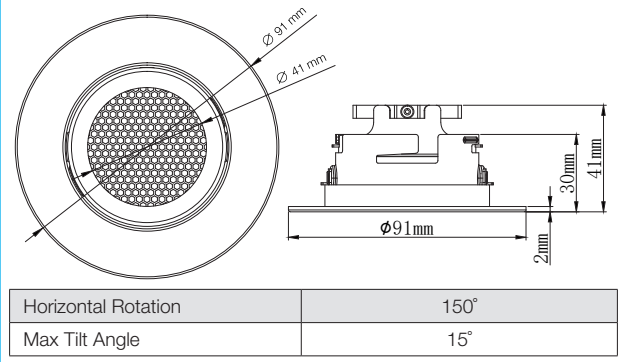

TECHNICAL DATASHEET

AFDP75BZ/A/**

Customisable Anti-Glare Twist and Lock Adjustable Bezels For iCan75 Platinum

iCan75[™]
Platinum

PRODUCT FEATURES

- Ultra Slim Twist & Lock Bezel
- Ultra Fast Install - Minimal Tools Required
- Fully Customisable Carbon Black & Polar White Baffle Included
- Removable Honeycomb
- IP Rated Glass
- 150° Rotatable with 15° Tilt Angle
- To Be Used With iCan75 Platinum Only (AFDP75)*

*Sold Separately

DIMENSIONS

MODULAR DESIGN

PRODUCT CODE	AFDP75BZ/A/WH	AFDP75BZ/A/BLK
Bezel Colour	Polar White	Carbon Black
Material	Steel	Steel
Compatible Downlight	AFDP75	AFDP75
Overall Diameter	Ø91	Ø91
Ingress Protection	IP54*	IP54*
Guarantee	Lifetime	Lifetime
Horizontal Rotation	150°	150°
Max Tilt Angle	15°	15°
Baffle Depth	16.5 mm	16.5 mm

*IP54 With Glass *IP20 Without Glass