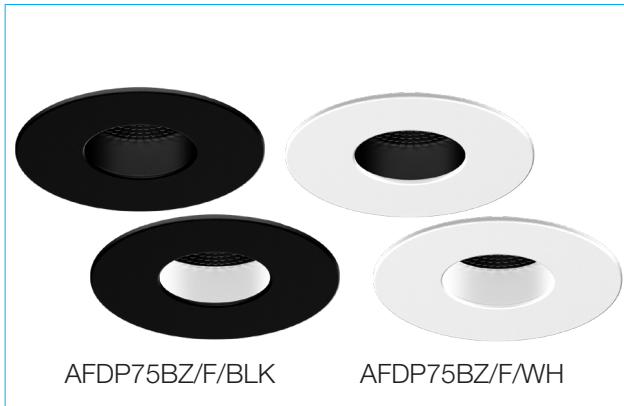

TECHNICAL DATASHEET

AFDP75BZ/F/**

Customisable Anti-Glare Twist and Lock Fixed Bezels For iCan75 Platinum

iCan75[™]
Platinum

PRODUCT FEATURES

- Ultra Slim Twist & Lock Bezel
- Ultra Fast Install - Minimal Tools Required
- Fully Customisable Carbon Black & Polar White Baffle Included
- Removable Honeycomb
- IP Rated Glass
- To Be Used With iCan75 Platinum Only (AFDP75)*

*Sold Separately

DIMENSIONS

MODULAR DESIGN

PRODUCT CODE	AFDP75BZ/F/WH	AFDP75BZ/F/BLK
Bezel Colour	Polar White	Carbon Black
Material	Steel	Steel
Compatible Downlight	AFDP75	AFDP75
Overall Diameter	Ø91	Ø91
Ingress Protection	IP65*	IP65*
Guarantee	Lifetime	Lifetime
Baffle Depth	16.5 mm	16.5 mm

*IP65 With Glass *IP20 Without Glass