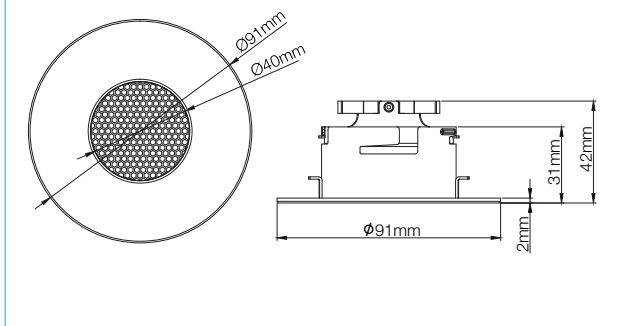

*Sold Separately

DIMENSIONS

MODULAR DESIGN

PRODUCT CODE	AFDP75BZ/F/WH	AFDP75BZ/F/BLK
Bezel Colour	Polar White	Carbon Black
Material	Steel	Steel
Compatible Downlight	AFDP75	AFDP75
Overall Diameter	Ø91	Ø91
Ingress Protection	IP65*	IP65*
Guarantee	Lifetime	Lifetime
Baffle Depth	16.5 mm	16.5 mm

*IP65 With Glass *IP20 Without Glass