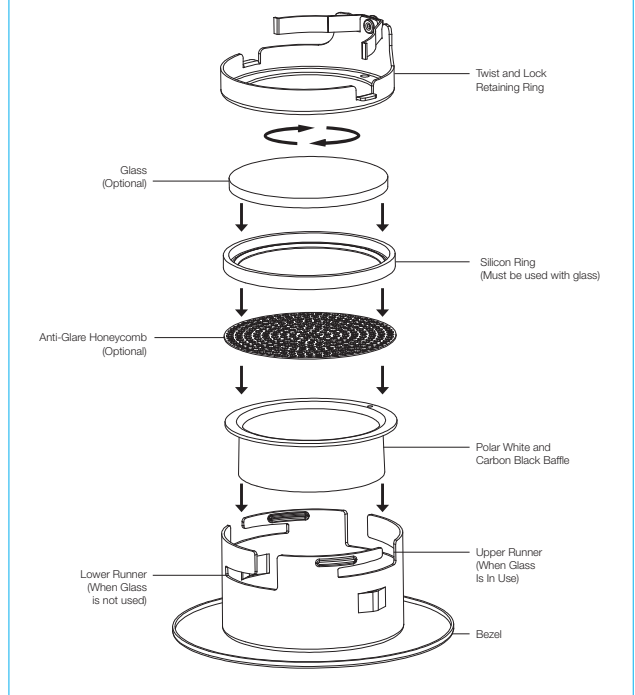

TECHNICAL DATASHEET

AFDP75BZ/F/**

Customisable Anti-Glare Twist and Lock Fixed Bezels For iCan75 Platinum

iCan75[™]
Platinum

PRODUCT FEATURES

- Ultra Slim Twist & Lock Bezel
- Ultra Fast Install - Minimal Tools Required
- Fully Customisable Carbon Black & Polar White Baffle Included
- Removable Honeycomb
- IP Rated Glass
- To Be Used With iCan75 Platinum Only (AFDP75)*

*Sold Separately

DIMENSIONS

MODULAR DESIGN

PRODUCT CODE	AFDP75BZ/F/WH	AFDP75BZ/F/BLK
Bezel Colour	Polar White	Carbon Black
Material	Steel	Steel
Compatible Downlight	AFDP75	AFDP75
Overall Diameter	Ø91	Ø91
Ingress Protection	IP65*	IP65*
Guarantee	Lifetime	Lifetime
Baffle Depth	16.5 mm	16.5 mm

*IP65 With Glass *IP20 Without Glass