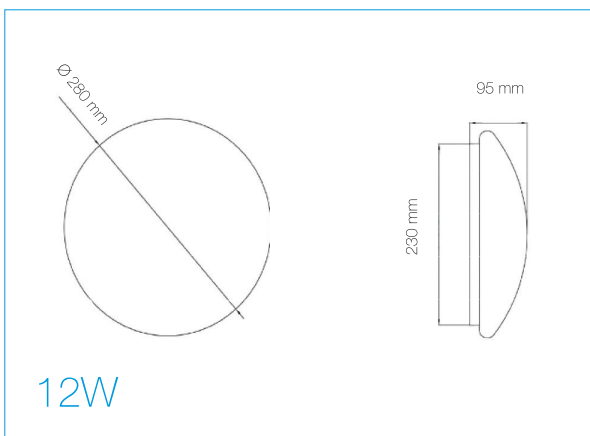

TECHNICAL DATASHEET

ABH280 RANGE
12W LED FLUSH AMENITY BULKHEAD IP44

PRODUCT FEATURES

- Twist-on Diffuser
- Driverless Technology
- High Lumen Output
- High Frequency
- Energy Saving
- Ideal for Amenity Lighting Purposes
- Suitable for Wall and Ceiling Mounting

PRODUCT CODE	ABH280/30	ABH280/40
Consumption	12W	12W
Lumens	≤720 lm	≤750 lm
Colour Temperature	3000K	4000K
Beam Angle	120°	120°
CRI	>80	>80
IP	IP44	IP44
Lifetime (Hours to Im70)	25,000 h	25,000 h
Voltage	200-240 V AC	200-240 V AC