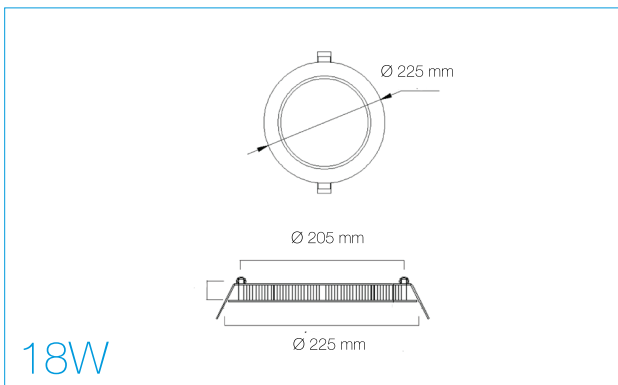

Options Available:

MAINS
DIMMABLE

EM

1-10V

1-10V
EMERGENCY

DALI

DALI
EMERGENCY

PRODUCT CODE	AFPD018/30	AFPD018/40
Power	18W	18W
Lumens	1260 lm	1350 lm
Colour Temperature	3000K	4000K
Beam Angle	120°	120°
CRI	>80	>80
IP	IP54	IP54
Lifetime (Hours to lm70)	25,000 h	25,000 h
Voltage	85-265V AC	85-265V AC
Temperature	-20°C ~ +60°C	-20°C ~ +60°C
Cutout Diameter	205 MM	205 MM