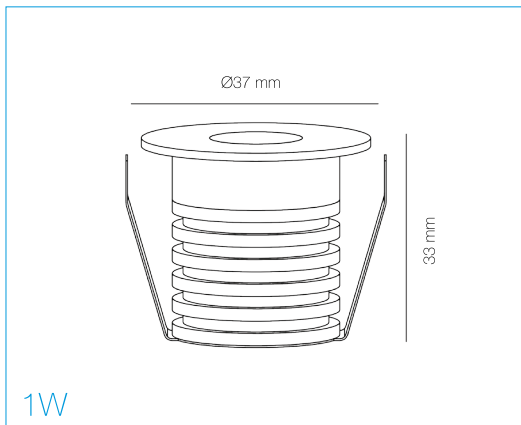

TECHNICAL DATASHEET

AGL032AL
1W LED Marker Light

PRODUCT FEATURES

- Aluminium Finish
- Black Baffle
- Glare Reducing Design
- Super Slim Bezel
- Suitable for Use in Bathrooms

CREE 
INSIDE

PRODUCT CODE	AGL032AL/30	AGL032AL/40
Power	1W	1W
Lumens	≤80 lm	≤90 lm
Colour Temperature	3000K	4000K
Beam Angle	50°	50°
CRI	>80	>80
IP	IP65	IP65
Lifetime (Hours to Im70)	50,000 h	50,000 h
Temperature	-20~+50°C	-20~+50°C
Operating Current	350mA	350mA