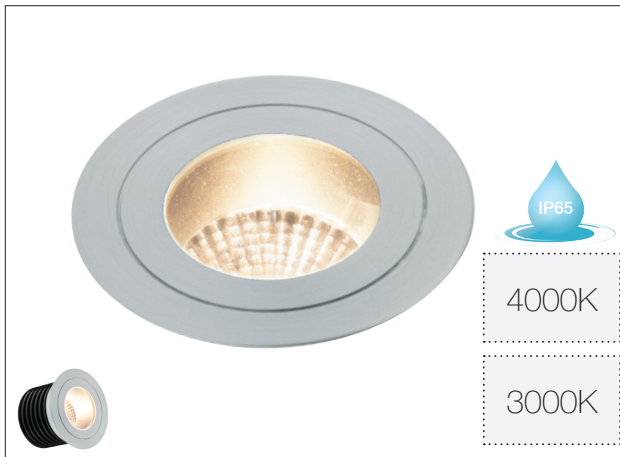

## TECHNICAL DATASHEET

AGL060AL  
7W LED Marker Light

### PRODUCT FEATURES

- Aluminium Finish
- COB LED
- Diamond Cut Lens
- Black Baffle
- Glare Reducing Design
- Super Slim Bezel
- Suitable for Use in Bathrooms

PRODUCT CODE	AGL060AL/30	AGL060AL/40
Consumption	7W	7W
Lumens	≤410 lm	≤440 lm
Colour Temperature	3000K	4000K
Beam Angle	50°	50°
CRI	>80	>80
IP	IP65	IP65
Lifetime (Hours to Im70)	50,000 h	50,000 h
Temperature	-20~+50°C	-20~+50°C
Operating Current	350mA	350mA