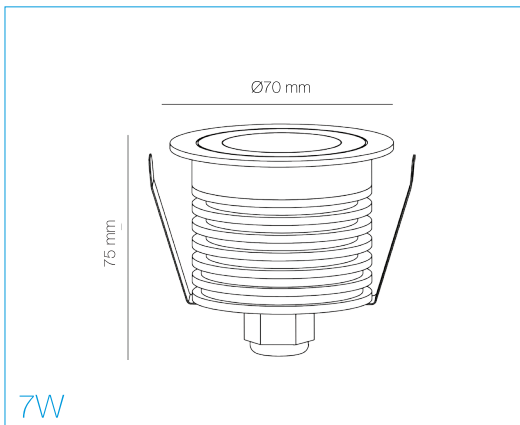

## TECHNICAL DATASHEET

AGL060AL  
7W LED Marker Light

### PRODUCT FEATURES

- Aluminium Finish
- COB LED
- Diamond Cut Lens
- Black Baffle
- Glare Reducing Design
- Super Slim Bezel
- Suitable for Use in Bathrooms

PRODUCT CODE	AGL060AL/30	AGL060AL/40
Consumption	7W	7W
Lumens	≤410 lm	≤440 lm
Colour Temperature	3000K	4000K
Beam Angle	50°	50°
CRI	>80	>80
IP	IP65	IP65
Lifetime (Hours to Im70)	50,000 h	50,000 h
Temperature	-20~+50°C	-20~+50°C
Operating Current	350mA	350mA