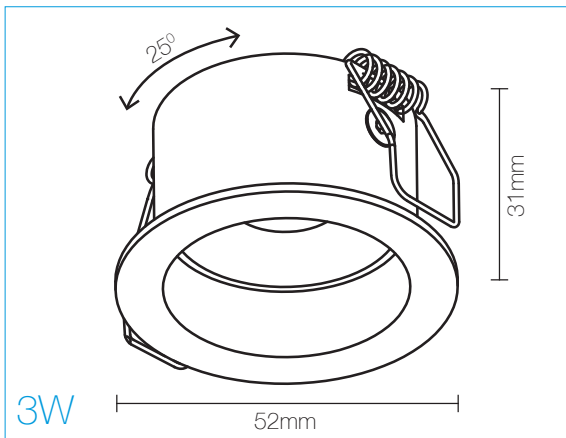

TECHNICAL DATASHEET

VECTOR AMKR044AL RANGE 3W MINI ADJUSTABLE MARKER LIGHT, ALUMINIUM FINISH

PRODUCT FEATURES

- Aluminium Finish
- Intergrated Lens
- IP44, Suitable for Use in Bathrooms
- Adjustable, Baffled Design
- High CRI

PRODUCT	AMKR044AL/30	AMKR044AL/40
CCT	3000K	4000K
WATTAGE	3W	3W
LUMENS	≤210lm	≤230lm
BEAM ANGLE	20°	20°
CRI/RA	>90	>90
LIFETIME	50,000h	50,000h
OPERATING TEMPERATURE	-20~+45°C	-20~+45°C
SWITCHING CYCLES	50,000	50,000
IP Rating	IP44	IP44
OPERATING CURRENT	350mA	350mA
MAX TILT ANGLE	25°	25°
BAFFLE DEPTH	12mm	12mm
OVERALL DIAMETER	∅52mm x 31mm	∅52mm x 31mm
CUTOUT DIAMETER	43mm	43mm