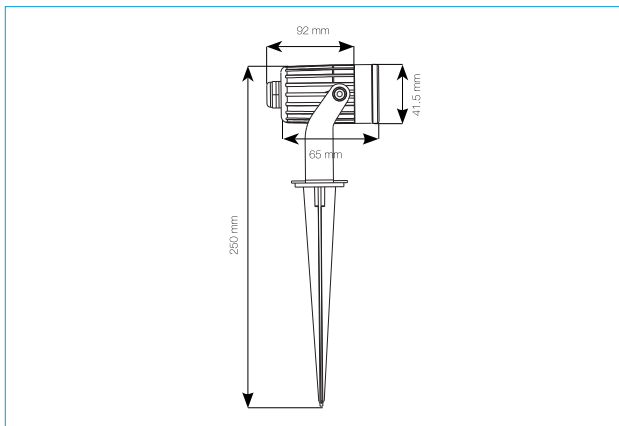

# TECHNICAL DATASHEET

ASP K05  
5W LED Integrated Garden Spike Luminaire

## PRODUCT FEATURES

- Black Powder Coat Finish
- Cast Aluminium Body
- Halogen Style Lens
- High Output 5W LED
- Integrated LED Driver
- Prefixed to 2m of Cable
- Supplied with Spike

Registered Design Number: **4044394**

PRODUCT CODE	ASP K05/30	ASP K05/40
Power	5W	5W
Lumens	≤180 lm	≤220 lm
Colour Temperature	3000K	4000K
Beam Angle	34°	34°
CRI	>80	>80
IP	IP65	IP65
Lifetime (Hours to lm70)	25,000 h	25,000 h
Voltage	220-240 V AC	220-240 V AC
Temperature	-20~+50°C	-20~+50°C