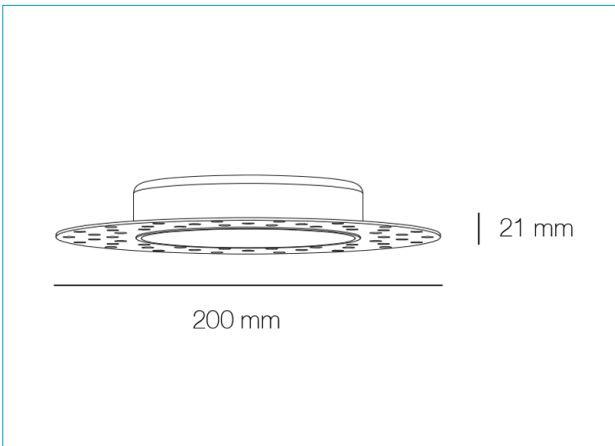

TECHNICAL DATASHEET

AFD110ADJDTK
TRIMLESS KIT FOR AFD110ADJD

PRODUCT FEATURES

- Trimless kit
- Cutout: 120 mm
- Overall: 200 mm
- Depth: 21 mm
- Depth with Downlight: 65/100 mm

PRODUCT CODE	AFD110ADJDTK
Cutout	120 mm
Overall	200 mm
Depth	21 mm